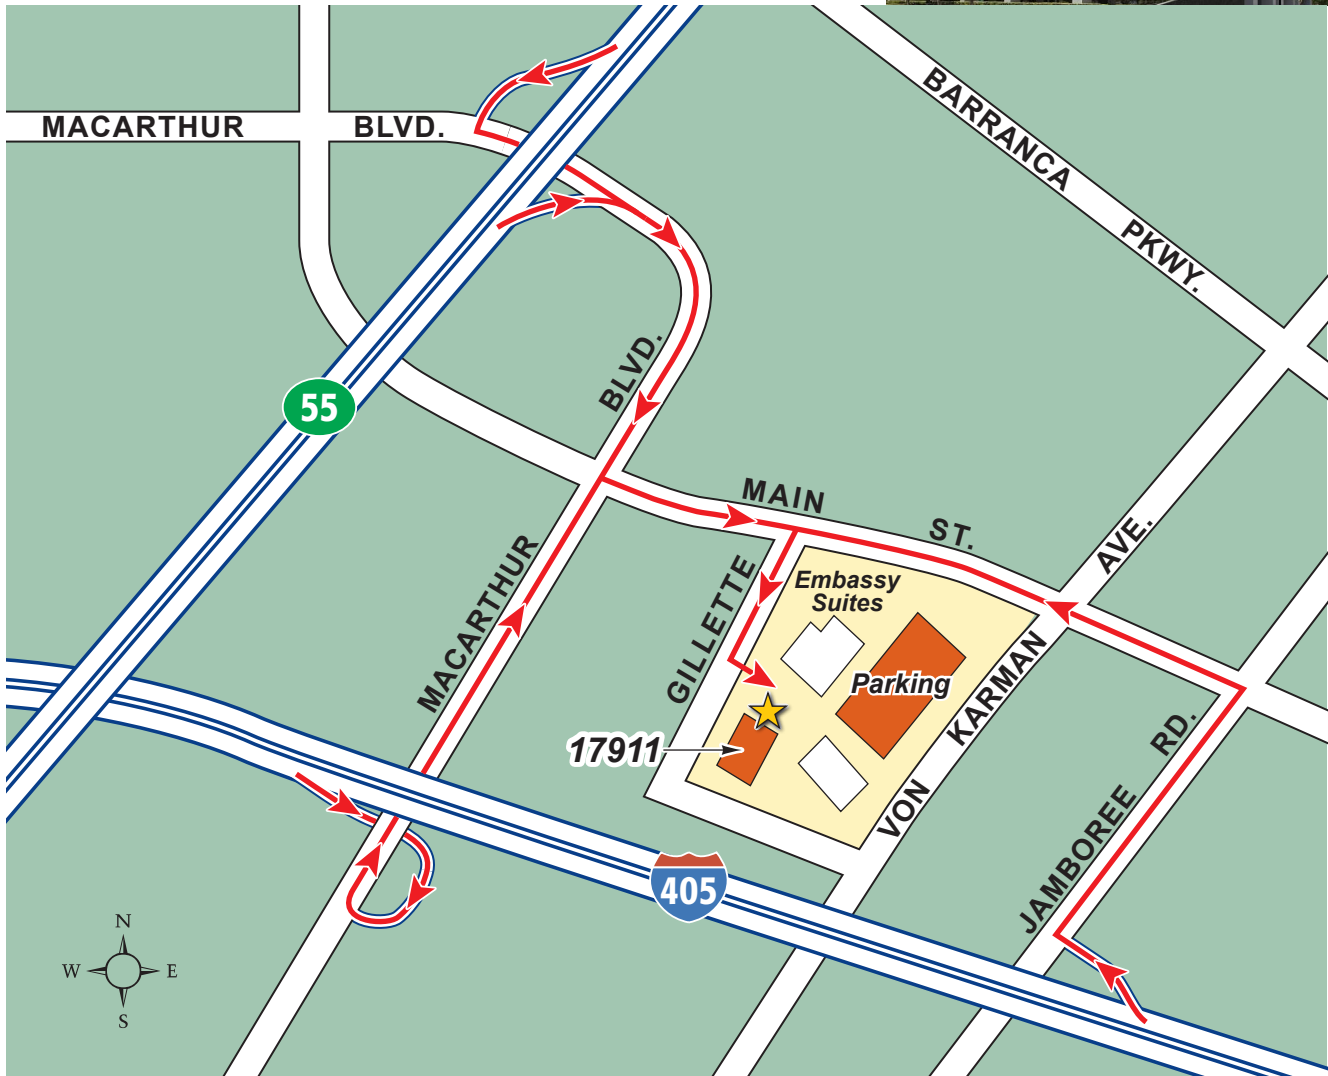

# 17911 Von Karman Avenue Direction Map

17911 Von Karman Avenue  
Irvine, California, 92614

### **From Interstate 405 South**

- Exit MacArthur Blvd. towards John Wayne Airport
- Turn right on MacArthur Blvd.
- Turn right on Main St.
- Turn right on Gillette Ave.
- 17911 Von Karman Ave. on left

### **From Interstate 405 North**

- Exit Jamboree Rd.
- Turn right on Jamboree Rd.
- Turn left on Main St.
- Turn left on Gillette Ave.
- 17911 Von Karman Ave. on left

### **From Highway 55 South**

- Exit MacArthur Blvd.
- Turn left on MacArthur Blvd.
- Turn left on Main St.
- Turn right on Gillette Ave.
- 17911 Von Karman Ave. on left